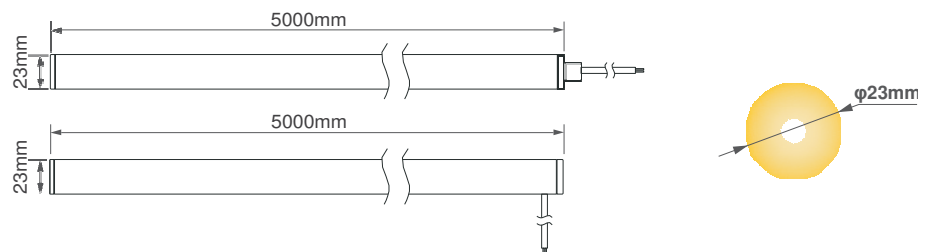

360°Flex D23

Static White

Tunable White

RGB

	Static White	Tunable White	RGB
Power	14.4W/m	14.4W/m	14.4W/m
CCT/Color	2200K~5000K	2200K+5000K	RGB
Lumen output	2200K 720 Lm/m 2400K 864 Lm/m 2700K 864 Lm/m 3000K 922 Lm/m 4000K 1008 Lm/m 5000K 1008 Lm/m	2200K 324 Lm/m 5000K 446 Lm/m 2200K + 5000K 720Lm/m	Red 86 Lm/m Green 307 Lm/m Blue 39 Lm/m RGB 418 Lm/m
MAXRUN	5m	5m	5m
LEDs/m	336LEDs/m	384LEDs/m	280LEDs/m
Cut Length	Random	\	\
Voltage	24 VDC		
CRI (White)	CRI 90~95	CRI 90~95	\
IP Rating	IP65		
Dimmable	Yes (PWM, DALI, 0/1-10V, Triac)		
Operating temp.	-35°C ~ 50°C		
Beam Angle	360°		
Bend ratio	R>110mm		
Strip length/reel	5m		
Lifespan	50,000Hrs		

Cut points