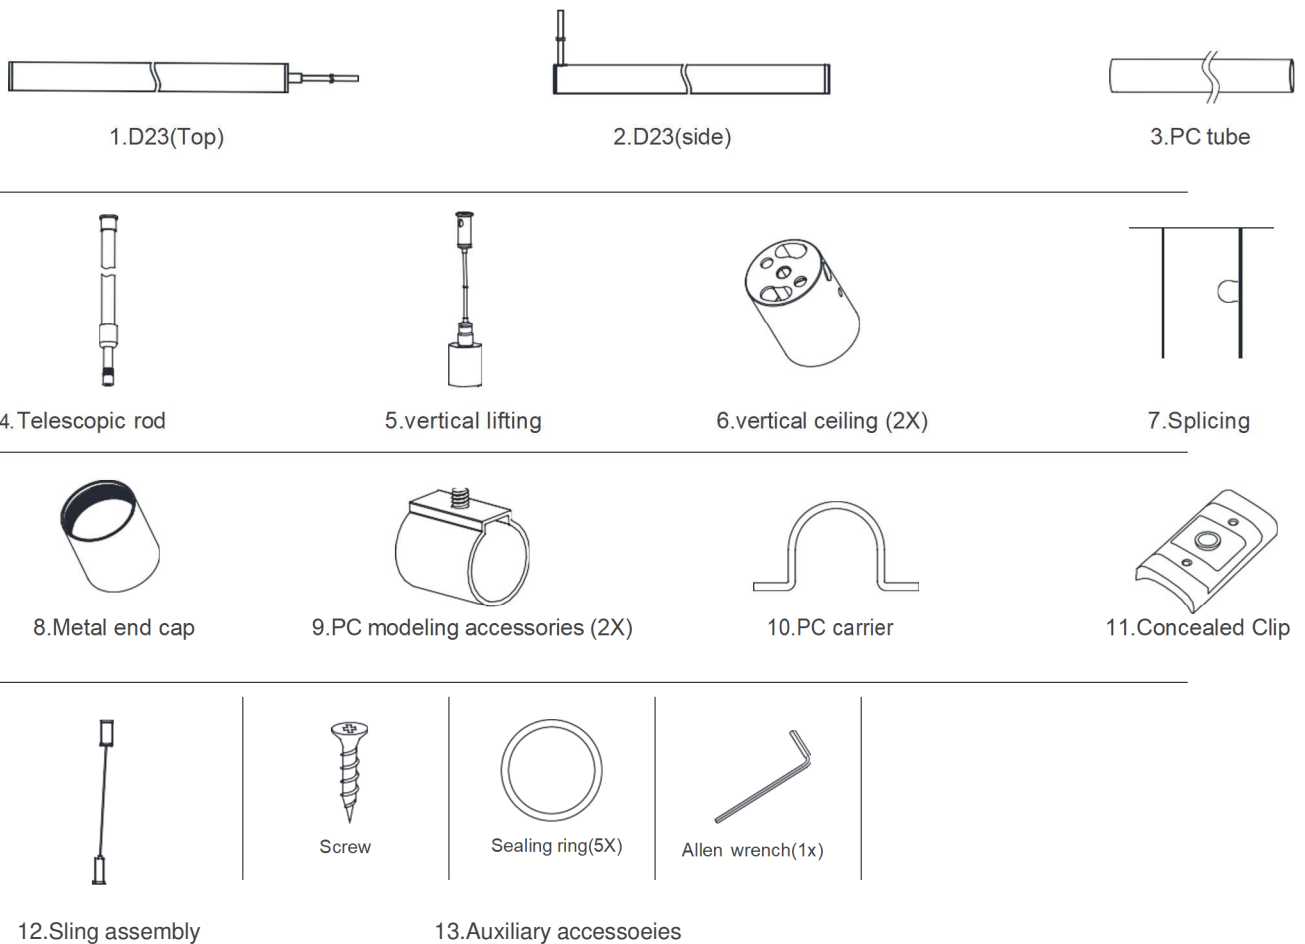

360° FLEX

The Omni-directional neon flex features Dot-free and 360° viewing angle, it is designed for decorative lighting interception halls, corridors and other venues.

360°Flex D23

Static White

Tunable White

RGB

	Static White	Tunable White	RGB
Power	14.4W/m	14.4W/m	14.4W/m
CCT/Color	2200K~5000K	2200K+5000K	RGB
Lumen output	2200K 720 Lm/m 2400K 864 Lm/m 2700K 864 Lm/m 3000K 922 Lm/m 4000K 1008 Lm/m 5000K 1008 Lm/m	2200K 324 Lm/m 5000K 446 Lm/m 2200K + 5000K 720Lm/m	Red 86 Lm/m Green 307 Lm/m Blue 39 Lm/m RGB 418 Lm/m
MAXRUN	5m	5m	5m
LEDs/m	336LEDs/m	384LEDs/m	280LEDs/m
Cut Length	Random	\	\
Voltage	24 VDC		
CRI (White)	CRI 90~95	CRI 90~95	\
IP Rating	IP65		
Dimmable	Yes (PWM, DALI, 0/1-10V, Triac)		
Operating temp.	-35°C ~ 50°C		
Beam Angle	360°		
Bend ratio	R>110mm		
Strip length/reel	5m		
Lifespan	50,000Hrs		

Cut points

360°Flex instructions

Accessory

360°Flex instructions