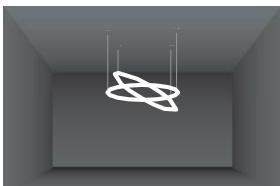

360° FLEX

Vertical Suspended

Vertical ceiling - Single

Surface mounted

Horizontal suspended

Splicing

Vertical ceiling - Double

Creative

360° FLEX

The Omni-directional neon flex features Dot-free and 360° viewing angle, it is designed for decorative lighting interception halls, corridors and other venues.

360°Flex D23

Static White

Tunable White

RGB

	Static White	Tunable White	RGB
Power	14.4W/m	14.4W/m	14.4W/m
CCT/Color	2200K~5000K	2200K+5000K	RGB
Lumen output	2200K 720 Lm/m 2400K 864 Lm/m 2700K 864 Lm/m 3000K 922 Lm/m 4000K 1008 Lm/m 5000K 1008 Lm/m	2200K 324 Lm/m 5000K 446 Lm/m 2200K + 5000K 720Lm/m	Red 86 Lm/m Green 307 Lm/m Blue 39 Lm/m RGB 418 Lm/m
MAXRUN	5m	5m	5m
LEDs/m	336LEDs/m	384LEDs/m	280LEDs/m
Cut Length	Random	\	\
Voltage	24 VDC		
CRI (White)	CRI 90~95	CRI 90~95	\
IP Rating	IP65		
Dimmable	Yes (PWM, DALI, 0/1-10V, Triac)		
Operating temp.	-35°C ~ 50°C		
Beam Angle	360°		
Bend ratio	R>110mm		
Strip length/reel	5m		
Lifespan	50,000Hrs		