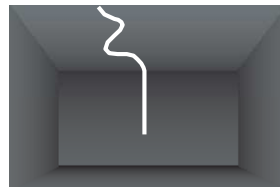

360° FLEX

Vertical Suspended

Vertical ceiling - Single

Surface mounted

Horizontal suspended

Splicing

Vertical ceiling - Double

Creative

360° FLEX

The Omni-directional neon flex features Dot-free and 360° viewing angle, it is designed for decorative lighting interception halls, corridors and other venues.

360°Flex D23

Static White

Tunable White

RGB

	Static White	Tunable White	RGB
Power	14.4W/m	14.4W/m	14.4W/m
CCT/Color	2200K~5000K	2200K+5000K	RGB
Lumen output	2200K 720 Lm/m 2400K 864 Lm/m 2700K 864 Lm/m 3000K 922 Lm/m 4000K 1008 Lm/m 5000K 1008 Lm/m	2200K 324 Lm/m 5000K 446 Lm/m 2200K + 5000K 720Lm/m	Red 86 Lm/m Green 307 Lm/m Blue 39 Lm/m RGB 418 Lm/m
MAXRUN	5m	5m	5m
LEDs/m	336LEDs/m	384LEDs/m	280LEDs/m
Cut Length	Random	\	\
Voltage	24 VDC		
CRI (White)	CRI 90~95	CRI 90~95	\
IP Rating	IP65		
Dimmable	Yes (PWM, DALI, 0/1-10V, Triac)		
Operating temp.	-35°C ~ 50°C		
Beam Angle	360°		
Bend ratio	R>110mm		
Strip length/reel	5m		
Lifespan	50,000Hrs		