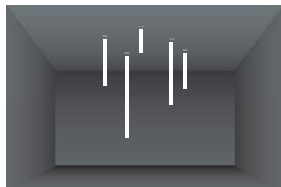

360° FLEX

Vertical Suspended

Vertical ceiling - Single

Surface mounted

Horizontal suspended

Splicing

Vertical ceiling - Double

Creative

360° FLEX

The Omni-directional neon flex features Dot-free and 360° viewing angle, it is designed for decorative lighting interception halls, corridors and other venues.

360°Flex D23

Static White

Tunable White

RGB

	Static White	Tunable White	RGB
Power	14.4W/m	14.4W/m	14.4W/m
CCT/Color	2200K~5000K	2200K+5000K	RGB
Lumen output	2200K 720 Lm/m 2400K 864 Lm/m 2700K 864 Lm/m 3000K 922 Lm/m 4000K 1008 Lm/m 5000K 1008 Lm/m	2200K 324 Lm/m 5000K 446 Lm/m 2200K + 5000K 720Lm/m	Red 86 Lm/m Green 307 Lm/m Blue 39 Lm/m RGB 418 Lm/m
MAXRUN	5m	5m	5m
LEDs/m	336LEDs/m	384LEDs/m	280LEDs/m
Cut Length	Random	\	\
Voltage	24 VDC		
CRI (White)	CRI 90~95	CRI 90~95	\
IP Rating	IP65		
Dimmable	Yes (PWM, DALI, 0/1-10V, Triac)		
Operating temp.	-35°C ~ 50°C		
Beam Angle	360°		
Bend ratio	R>110mm		
Strip length/reel	5m		
Lifespan	50,000Hrs		