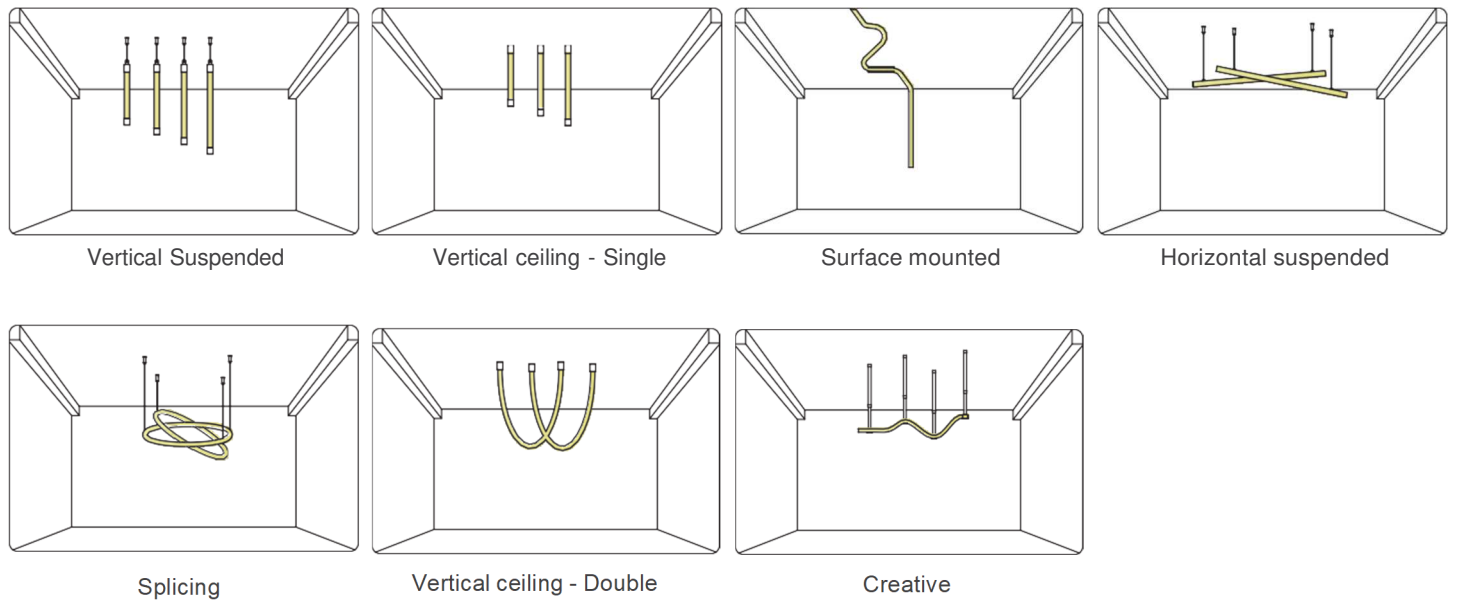

360° FLEX

Vertical Suspended

Vertical ceiling - Single

Surface mounted

Horizontal suspended

Splicing

Vertical ceiling - Double

Creative

360° FLEX

The Omni-directional neon flex features Dot-free and 360° viewing angle, it is designed for decorative lighting interception halls, corridors and other venues.

360°Flex D23

Static White

Tunable White

RGB

	Static White	Tunable White	RGB
Power	14.4W/m	14.4W/m	14.4W/m
CCT/Color	2200K~5000K	2200K+5000K	RGB
Lumen output	2200K 720 Lm/m 2400K 864 Lm/m 2700K 864 Lm/m 3000K 922 Lm/m 4000K 1008 Lm/m 5000K 1008 Lm/m	2200K 324 Lm/m 5000K 446 Lm/m 2200K + 5000K 720Lm/m	Red 86 Lm/m Green 307 Lm/m Blue 39 Lm/m RGB 418 Lm/m
MAXRUN	5m	5m	5m
LEDs/m	336LEDs/m	384LEDs/m	280LEDs/m
Cut Length	Random	\	\
Voltage	24 VDC		
CRI (White)	CRI 90~95	CRI 90~95	\
IP Rating	IP65		
Dimmable	Yes (PWM, DALI, 0/1-10V, Triac)		
Operating temp.	-35°C ~ 50°C		
Beam Angle	360°		
Bend ratio	R>110mm		
Strip length/reel	5m		
Lifespan	50,000Hrs		

Cut points

360°Flex instructions

Accessory

360°Flex instructions