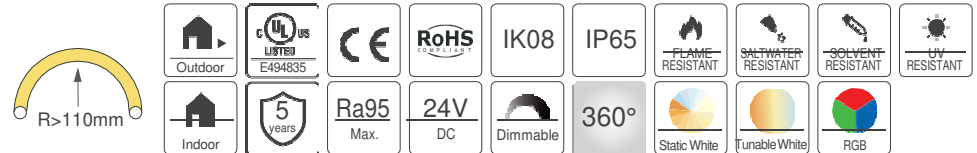

360° FLEX

Vertical Suspended

Vertical ceiling - Single

Surface mounted

Horizontal suspended

Splicing

Vertical ceiling - Double

Creative

360° FLEX

The Omni-directional neon flex features Dot-free and 360° viewing angle, it is designed for decorative lighting interception halls, corridors and other venues.

360°Flex D23

Static White

Tunable White

RGB

	Static White	Tunable White	RGB
Power	14.4W/m	14.4W/m	14.4W/m
CCT/Color	2200K~5000K	2200K+5000K	RGB
Lumen output	2200K 720 Lm/m 2400K 864 Lm/m 2700K 864 Lm/m 3000K 922 Lm/m 4000K 1008 Lm/m 5000K 1008 Lm/m	2200K 324 Lm/m 5000K 446 Lm/m 2200K + 5000K 720Lm/m	Red 86 Lm/m Green 307 Lm/m Blue 39 Lm/m RGB 418 Lm/m
MAXRUN	5m	5m	5m
LEDs/m	336LEDs/m	384LEDs/m	280LEDs/m
Cut Length	Random	\	\
Voltage	24 VDC		
CRI (White)	CRI 90~95	CRI 90~95	\
IP Rating	IP65		
Dimmable	Yes (PWM, DALI, 0/1-10V, Triac)		
Operating temp.	-35°C ~ 50°C		
Beam Angle	360°		
Bend ratio	R>110mm		
Strip length/reel	5m		
Lifespan	50,000Hrs		