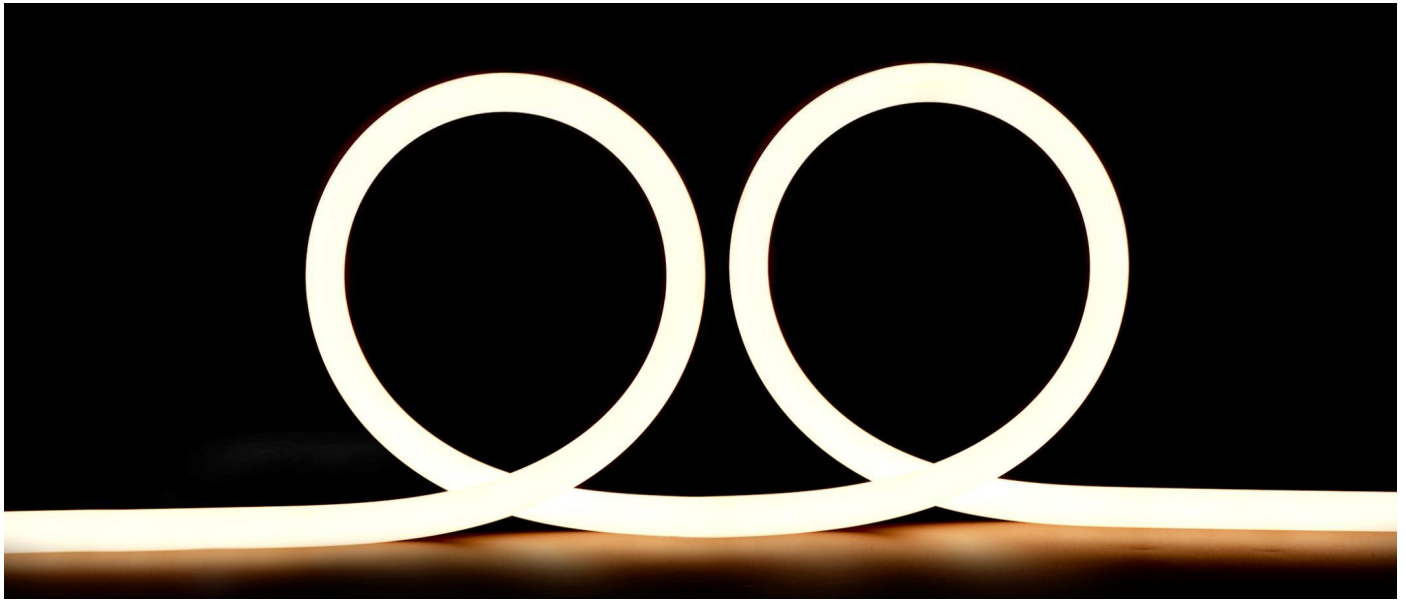

360° FLEX

Vertical Suspended

Vertical ceiling - Single

Surface mounted

Horizontal suspended

Splicing

Vertical ceiling - Double

Creative

360° FLEX

The Omni-directional neon flex features Dot-free and 360° viewing angle, it is designed for decorative lighting interception halls, corridors and other venues.

360°Flex D23

Static White

Tunable White