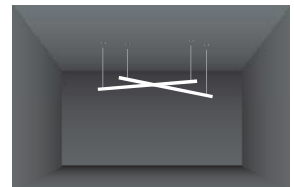

360° FLEX

Vertical Suspended

Vertical ceiling - Single

Surface mounted

Horizontal suspended

Splicing

Vertical ceiling - Double

Creative

360° FLEX

The Omni-directional neon flex features Dot-free and 360° viewing angle, it is designed for decorative lighting interception halls, corridors and other venues.

360°Flex D23

Static White

Tunable White

RGB

	Static White	Tunable White	RGB
Power	14.4W/m	14.4W/m	14.4W/m
CCT/Color	2200K~5000K	2200K+5000K	RGB
Lumen output	2200K 720 Lm/m 2400K 864 Lm/m 2700K 864 Lm/m 3000K 922 Lm/m 4000K 1008 Lm/m 5000K 1008 Lm/m	2200K 324 Lm/m 5000K 446 Lm/m 2200K + 5000K 720Lm/m	Red 86 Lm/m Green 307 Lm/m Blue 39 Lm/m RGB 418 Lm/m
MAXRUN	5m	5m	5m
LEDs/m	336LEDs/m	384LEDs/m	280LEDs/m
Cut Length	Random	\	\
Voltage	24 VDC		
CRI (White)	CRI 90~95	CRI 90~95	\
IP Rating	IP65		
Dimmable	Yes (PWM, DALI, 0/1-10V, Triac)		
Operating temp.	-35°C ~ 50°C		
Beam Angle	360°		
Bend ratio	R>110mm		
Strip length/reel	5m		
Lifespan	50,000Hrs		