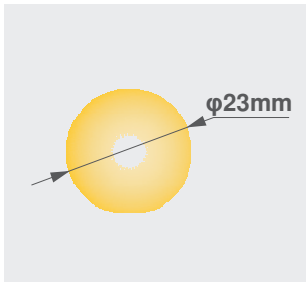

360° FLEX

Vertical Suspended

Vertical ceiling - Single

Surface mounted

Horizontal suspended

Splicing

Vertical ceiling - Double

Creative

360° FLEX

The Omni-directional neon flex features Dot-free and 360° viewing angle, it is designed for decorative lighting interception halls, corridors and other venues.

360°Flex D23

Static White

Tunable White

RGB

	Static White	Tunable White	RGB
Power	14.4W/m	14.4W/m	14.4W/m
CCT/Color	2200K~5000K	2200K+5000K	RGB
Lumen output	2200K 720 Lm/m 2400K 864 Lm/m 2700K 864 Lm/m 3000K 922 Lm/m 4000K 1008 Lm/m 5000K 1008 Lm/m	2200K 324 Lm/m 5000K 446 Lm/m 2200K + 5000K 720Lm/m	Red 86 Lm/m Green 307 Lm/m Blue 39 Lm/m RGB 418 Lm/m
MAXRUN	5m	5m	5m
LEDs/m	336LEDs/m	384LEDs/m	280LEDs/m
Cut Length	Random	\	\
Voltage	24 VDC		
CRI (White)	CRI 90~95	CRI 90~95	\
IP Rating	IP65		
Dimmable	Yes (PWM, DALI, 0/1-10V, Triac)		
Operating temp.	-35°C ~ 50°C		
Beam Angle	360°		
Bend ratio	R>110mm		
Strip length/reel	5m		
Lifespan	50,000Hrs		