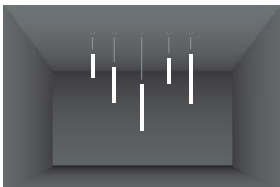

360° FLEX

Vertical Suspended

Vertical ceiling - Single

Surface mounted

Horizontal suspended

Splicing

Vertical ceiling - Double

Creative

360° FLEX

The Omni-directional neon flex features Dot-free and 360° viewing angle, it is designed for decorative lighting interception halls, corridors and other venues.

360°Flex D23

Static White

Tunable White

RGB

	Static White	Tunable White	RGB
Power	14.4W/m	14.4W/m	14.4W/m
CCT/Color	2200K~5000K	2200K+5000K	RGB
Lumen output	2200K 720 Lm/m 2400K 864 Lm/m 2700K 864 Lm/m 3000K 922 Lm/m 4000K 1008 Lm/m 5000K 1008 Lm/m	2200K 324 Lm/m 5000K 446 Lm/m 2200K + 5000K 720Lm/m	Red 86 Lm/m Green 307 Lm/m Blue 39 Lm/m RGB 418 Lm/m
MAXRUN	5m	5m	5m
LEDs/m	336LEDs/m	384LEDs/m	280LEDs/m
Cut Length	Random	\	\
Voltage	24 VDC		
CRI (White)	CRI 90~95	CRI 90~95	\
IP Rating	IP65		
Dimmable	Yes (PWM, DALI, 0/1-10V, Triac)		
Operating temp.	-35°C ~ 50°C		
Beam Angle	360°		
Bend ratio	R>110mm		
Strip length/reel	5m		
Lifespan	50,000Hrs		